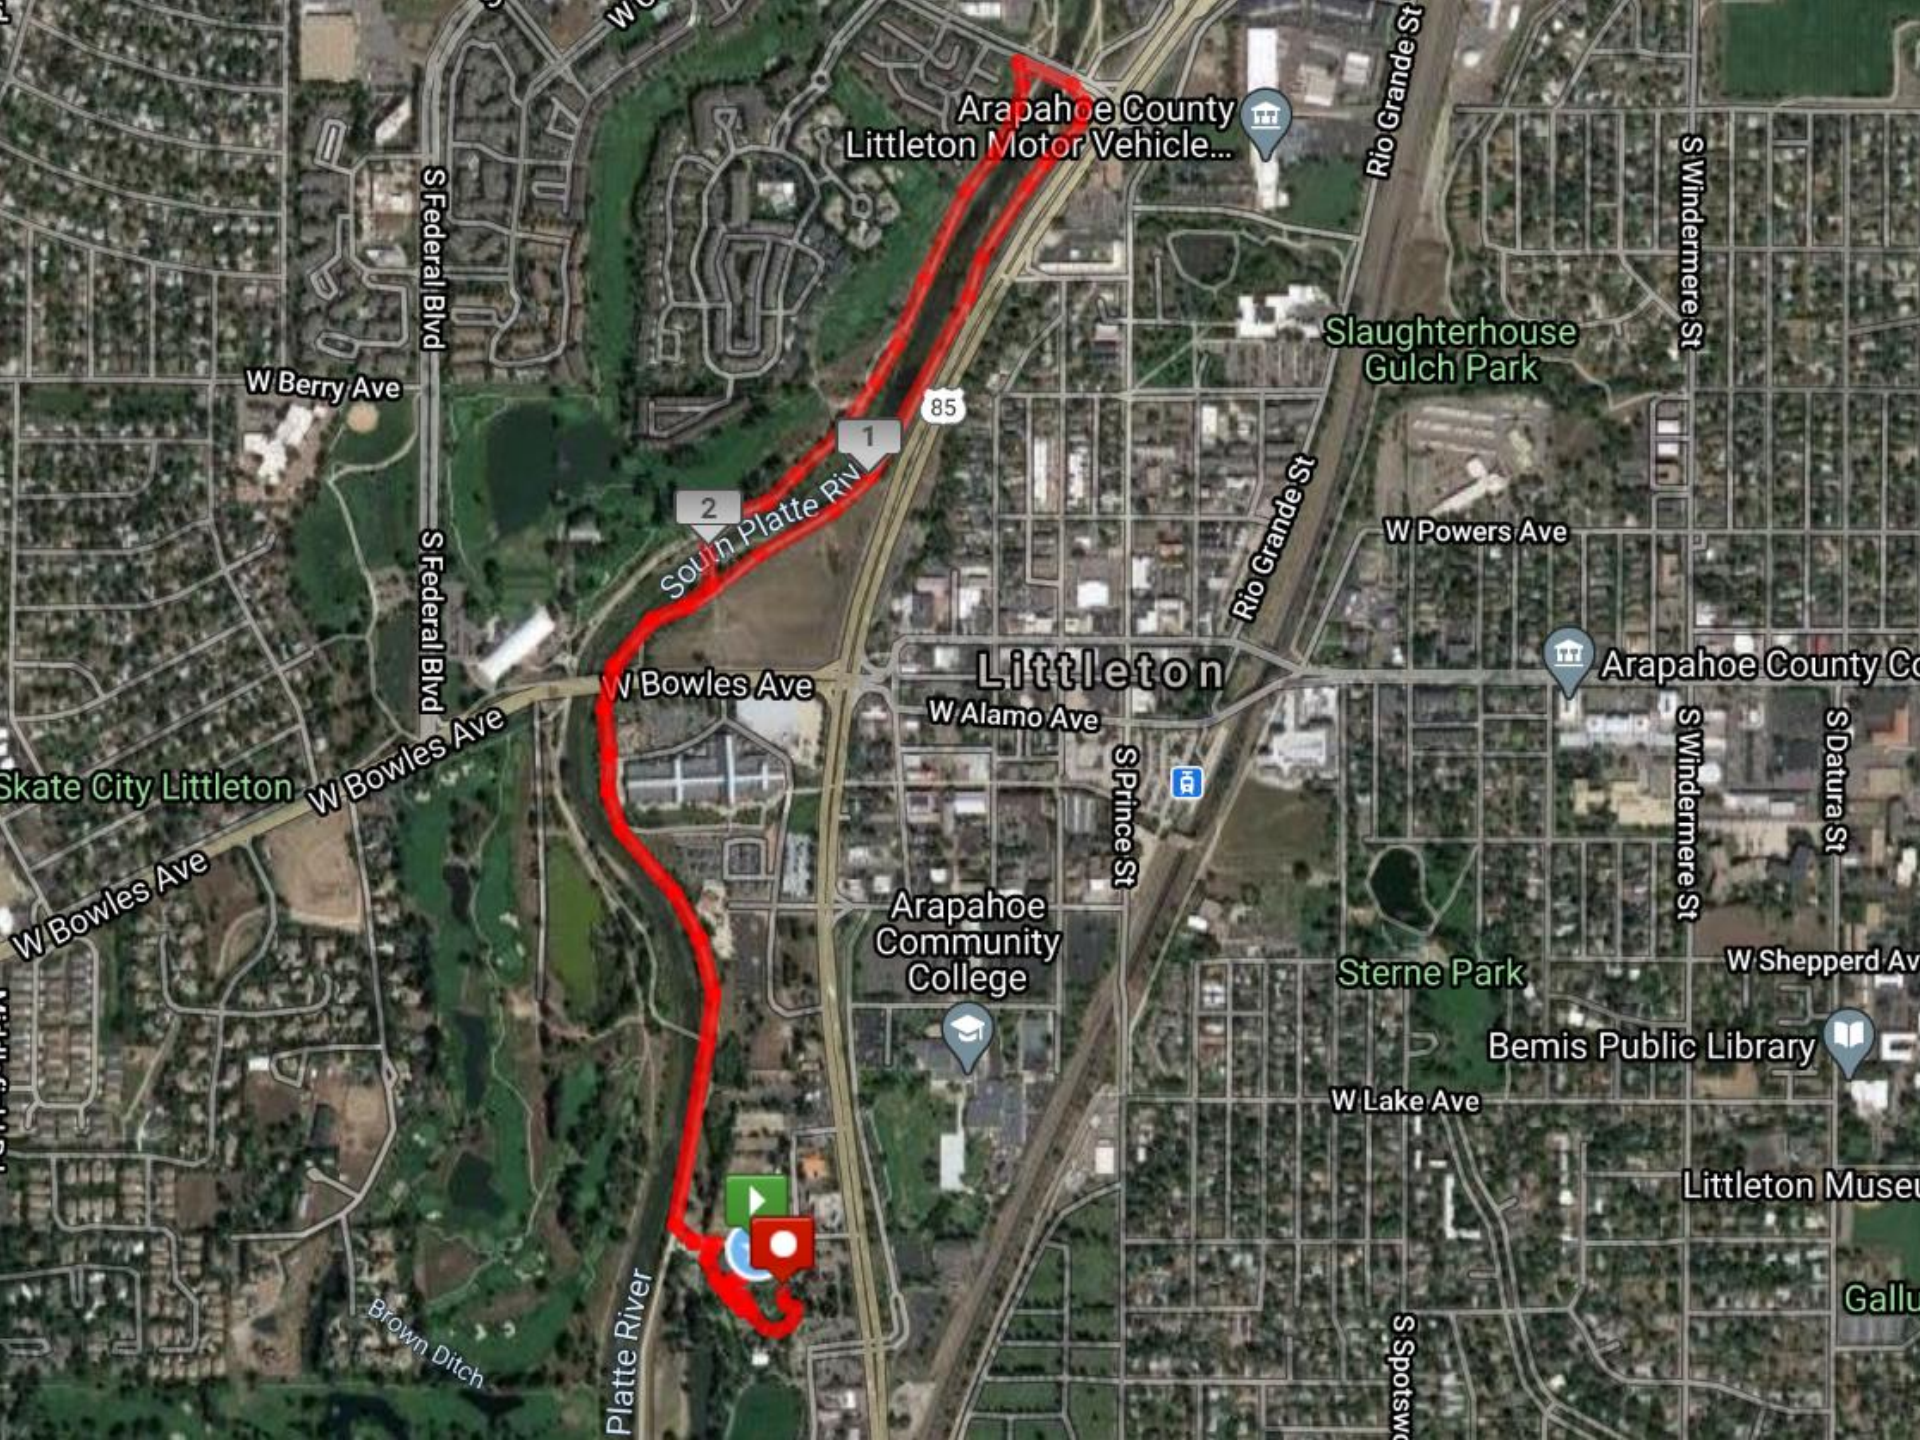

Mary Carr

Good St

W Maplewood Ave

Start

Finish

Arapahoe County
Littleton Motor Vehicle...

Slaughterhouse
Gulch Park

Littleton

Arapahoe
Community
College

Bemis Public Library

Littleton Museum

South Platte Riv

Platte River

W Berry Ave

S Federal Blvd

W Bowles Ave

85

W Alamo Ave

S Prince St

W Powers Ave

Sterne Park

W Lake Ave

S Windermere St

S Windermere St

S Datura St

W Shepperd Av

S Spotswood Ave

Brown Ditch